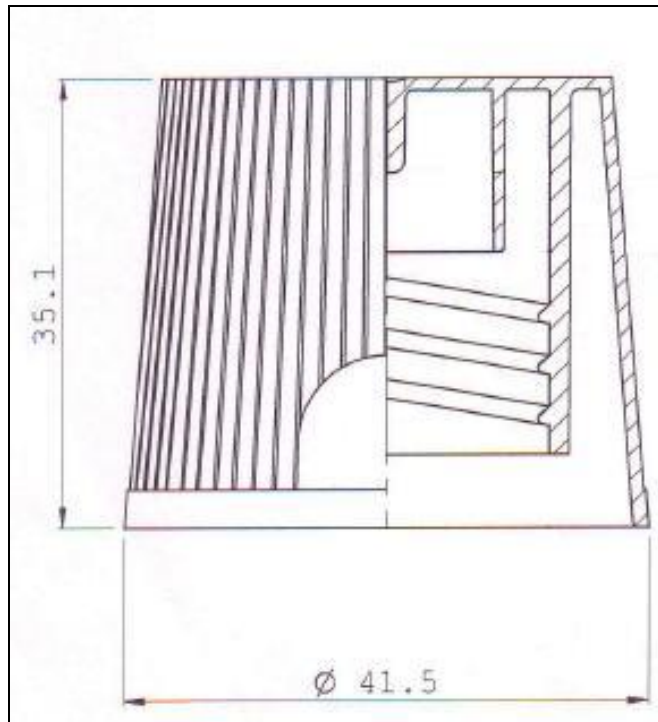

PLASTIC SRL

ARTICLE	S41
SHORT DESCRIPTION	BIG CHILDPROOF CAP
TYPE OF CAP	CHILDPROOF
TYPE OF NECK	PE
NECK	<input checked="" type="checkbox"/> PE <input type="checkbox"/> PET
PIECES FOR BOX	1.500
PIECES PER PALLET	24.000
DIMENSIONS	Ø 41,5 h. 35,1

**According to law It is forbidden the reproduction of this technical draw without a pre-authorization*