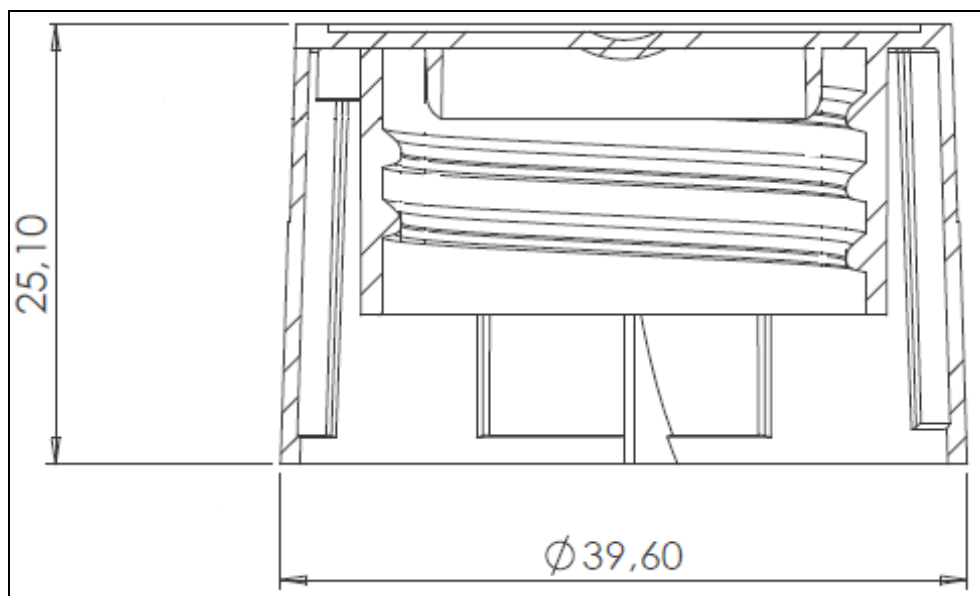

PLASTIC SRL

ARTICLE	S40
SHORT DESCRIPTION	CHILDPROOF CAP FOR BLEACH
TYPE OF CAP	CHILDPROOF
TYPE OF NECK	PE
NECK	<input checked="" type="checkbox"/> PE <input type="checkbox"/> PET
PIECES FOR BOX	2.160
PIECES FOR PALLET	34.560
DIMENSIONS	Ø 39,6 h. 25,1