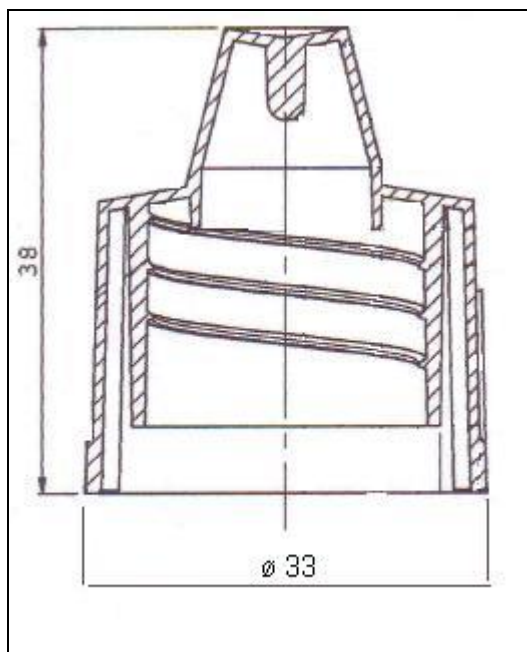

PLASTIC SRL

ARTICLE	S32
SHORT DESCRIPTION	SMALL CHILDPROOF CAP
TYPE OF CAP	CHILDPROOF
TYPE OF NECK	PE
NECK	<input checked="" type="checkbox"/> PE <input type="checkbox"/> PET
PIECES FOR BOX	3.000
PIECES FOR PALLET	48.000
DIMENSIONS	Ø 33 h. 38

**According to law It is forbidden the reproduction of this technical draw without a pre-authorization*