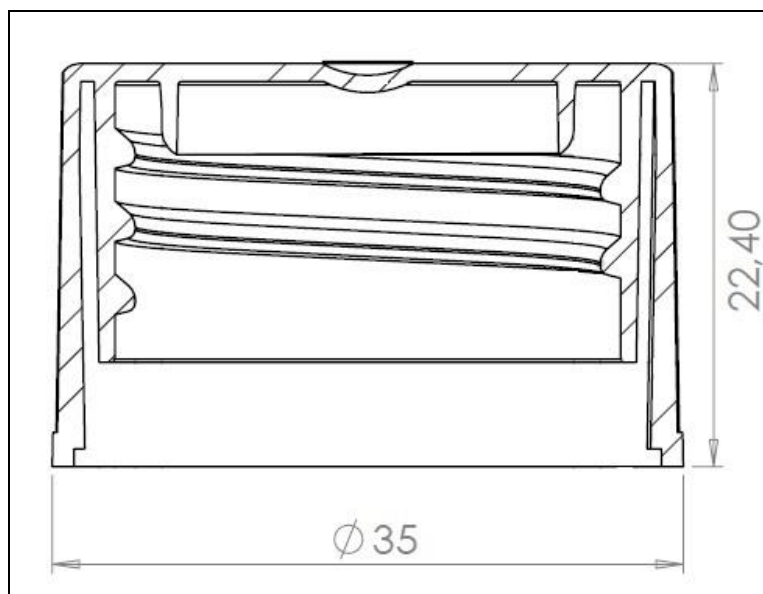

PLASTIC SRL

ARTICLE	S30
SHORT DESCRIPTION	SMALL CHILDPROOF CAP FOR BLEACH
TYPE OF CAP	CHILDPROOF
TYPE OF NECK	PE
NECK	<input checked="" type="checkbox"/> PE <input type="checkbox"/> PET
PIECES FOR BOX	3.006
PIECES FOR PALLET	48.096
DIMENSIONS	Ø 35 h. 22,4

**According to law It is forbidden the reproduction of this technical draw without a pre-authorization*