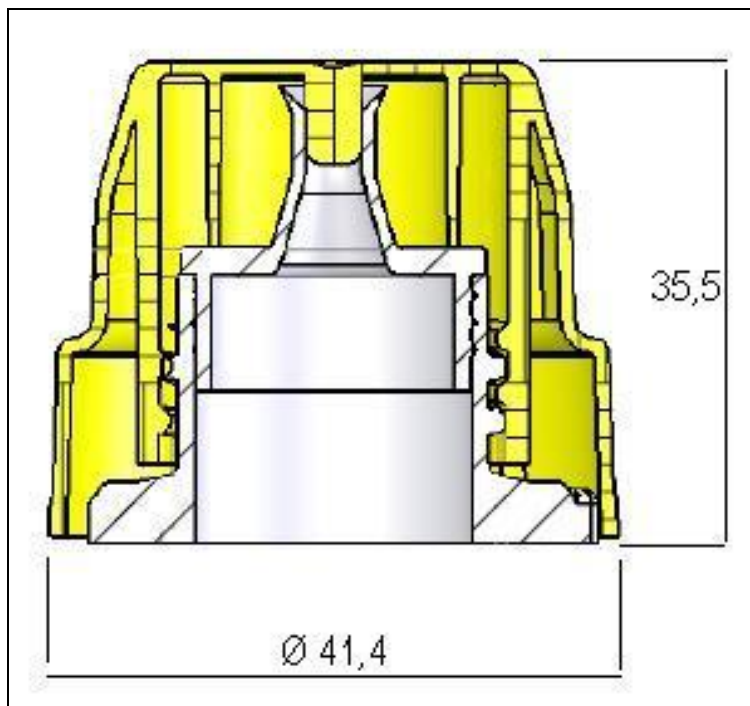

PLASTIC SRL

ARTICLE	S241/2	
SHORT DESCRIPTION	SMALL CHILDPROOF CAP	
TYPE OF CAP	CHILDPROOF	
TYPE OF NECK	PE	
NECK	<input checked="" type="checkbox"/> PE	<input type="checkbox"/> PET
PIECES FOR BOX	1.700	
PIECES FOR PALLET	27.200	
DIMENSIONS	Ø 41,4 h. 35,5	

**According to law It is forbidden the reproduction of this technical draw without a pre-authorization*