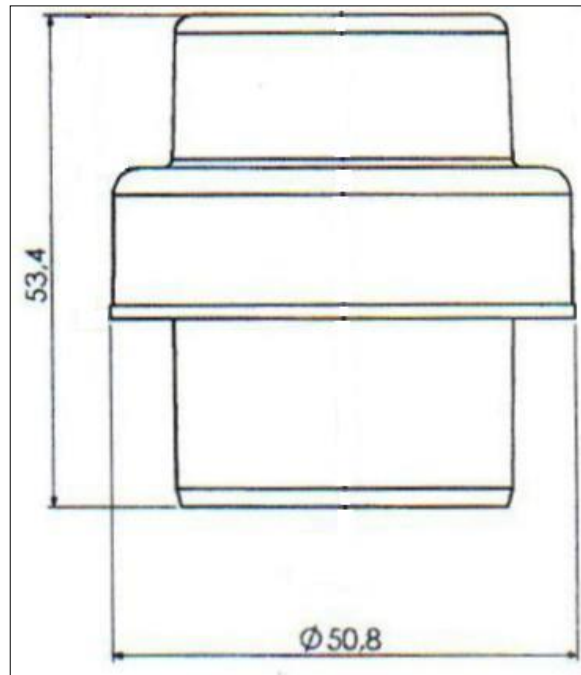

PLASTIC SRL

ARTICLE	P48	
SHORT DESCRIPTION	MEASURING CAP FOR PET NECK	
TYPE OF CAP	MEASURING	
TYPE OF NECK	BERICAP 48	
CAPACITY (ML)	50	
NECK	<input type="checkbox"/> PE	<input checked="" type="checkbox"/> PET
GRADUATED CAP	<input type="checkbox"/> YES	<input checked="" type="checkbox"/> NO
PIECES FOR BOX	700	
PIECES FOR PALLET	14.000	
DIMENSIONS	Ø 50,8 h. 53,4	