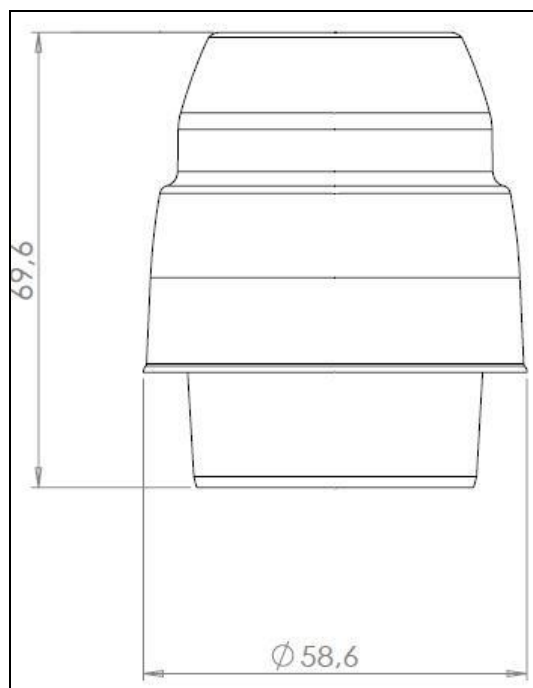

PLASTIC SRL

ARTICLE	N60	
SHORT DESCRIPTION	BIG MEASURING CAP FOR PE NECK	
TYPE OF CAP	MEASURING	
TYPE OF NECK	PE	
CAPACITY (ML)	100	
NECK	<input checked="" type="checkbox"/> PE	<input type="checkbox"/> PET
GRADUATED CAP	<input type="checkbox"/> YES	<input checked="" type="checkbox"/> NO
PIECES FOR BOX	384	
PIECES FOR PALLET	7.680	
DIMENSIONS	Ø 58,6 h. 69,6	