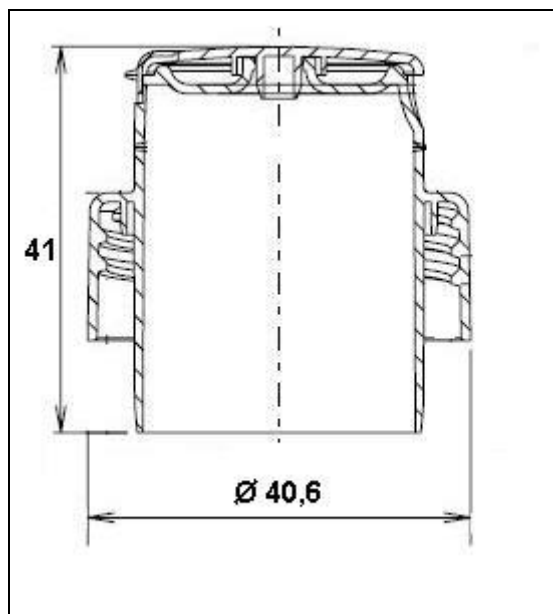

PLASTIC SRL

ARTICLE	F38	
SHORT DESCRIPTION	FLIP – TOP CAP FOR PET NECK	
TYPE OF CAP	FLIP - TOP	
TYPE OF NECK	BERICAP 38	
CAPACITY (ML)	24	
NECK	<input type="checkbox"/> PE	<input checked="" type="checkbox"/> PET
GRADUATED CAP	<input type="checkbox"/> YES	<input checked="" type="checkbox"/> NO
PIECES FOR BOX	1.456	
PIECES FOR PALLET	29.120	
DIMENSIONS	Ø 40,60 h. 41	