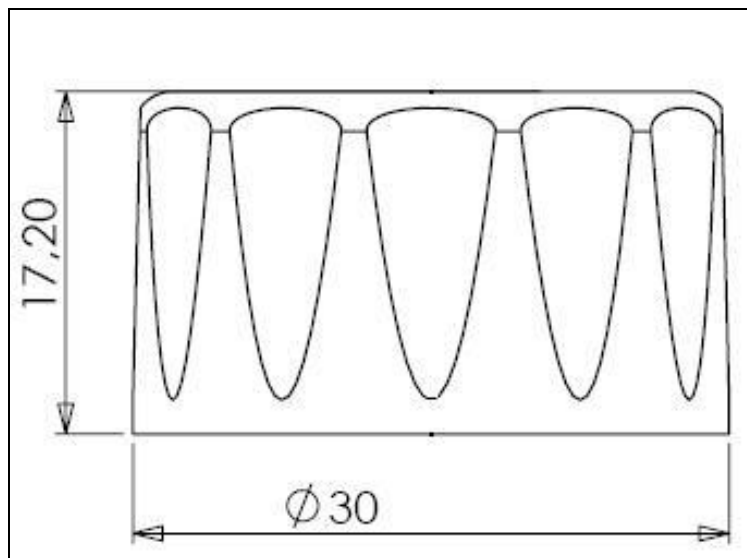

PLASTIC SRL

ARTICLE	CL28
SHORT DESCRIPTION	SPECIAL CAP WITH WAX. IT WAS MADE TO CLEAN DISHWASHER
TYPE OF CAP	SPECIAL FOR DISHWASHER
TYPE OF NECK	PET 28/410
NECK	<input type="checkbox"/> PE <input checked="" type="checkbox"/> PET
PIECES FOR BOX	5.500
PIECES FOR PALLET	88.000
DIMENSIONS	Ø 30 h. 17,2

**According to law It is forbidden the reproduction of this technical draw without a pre-authorization*